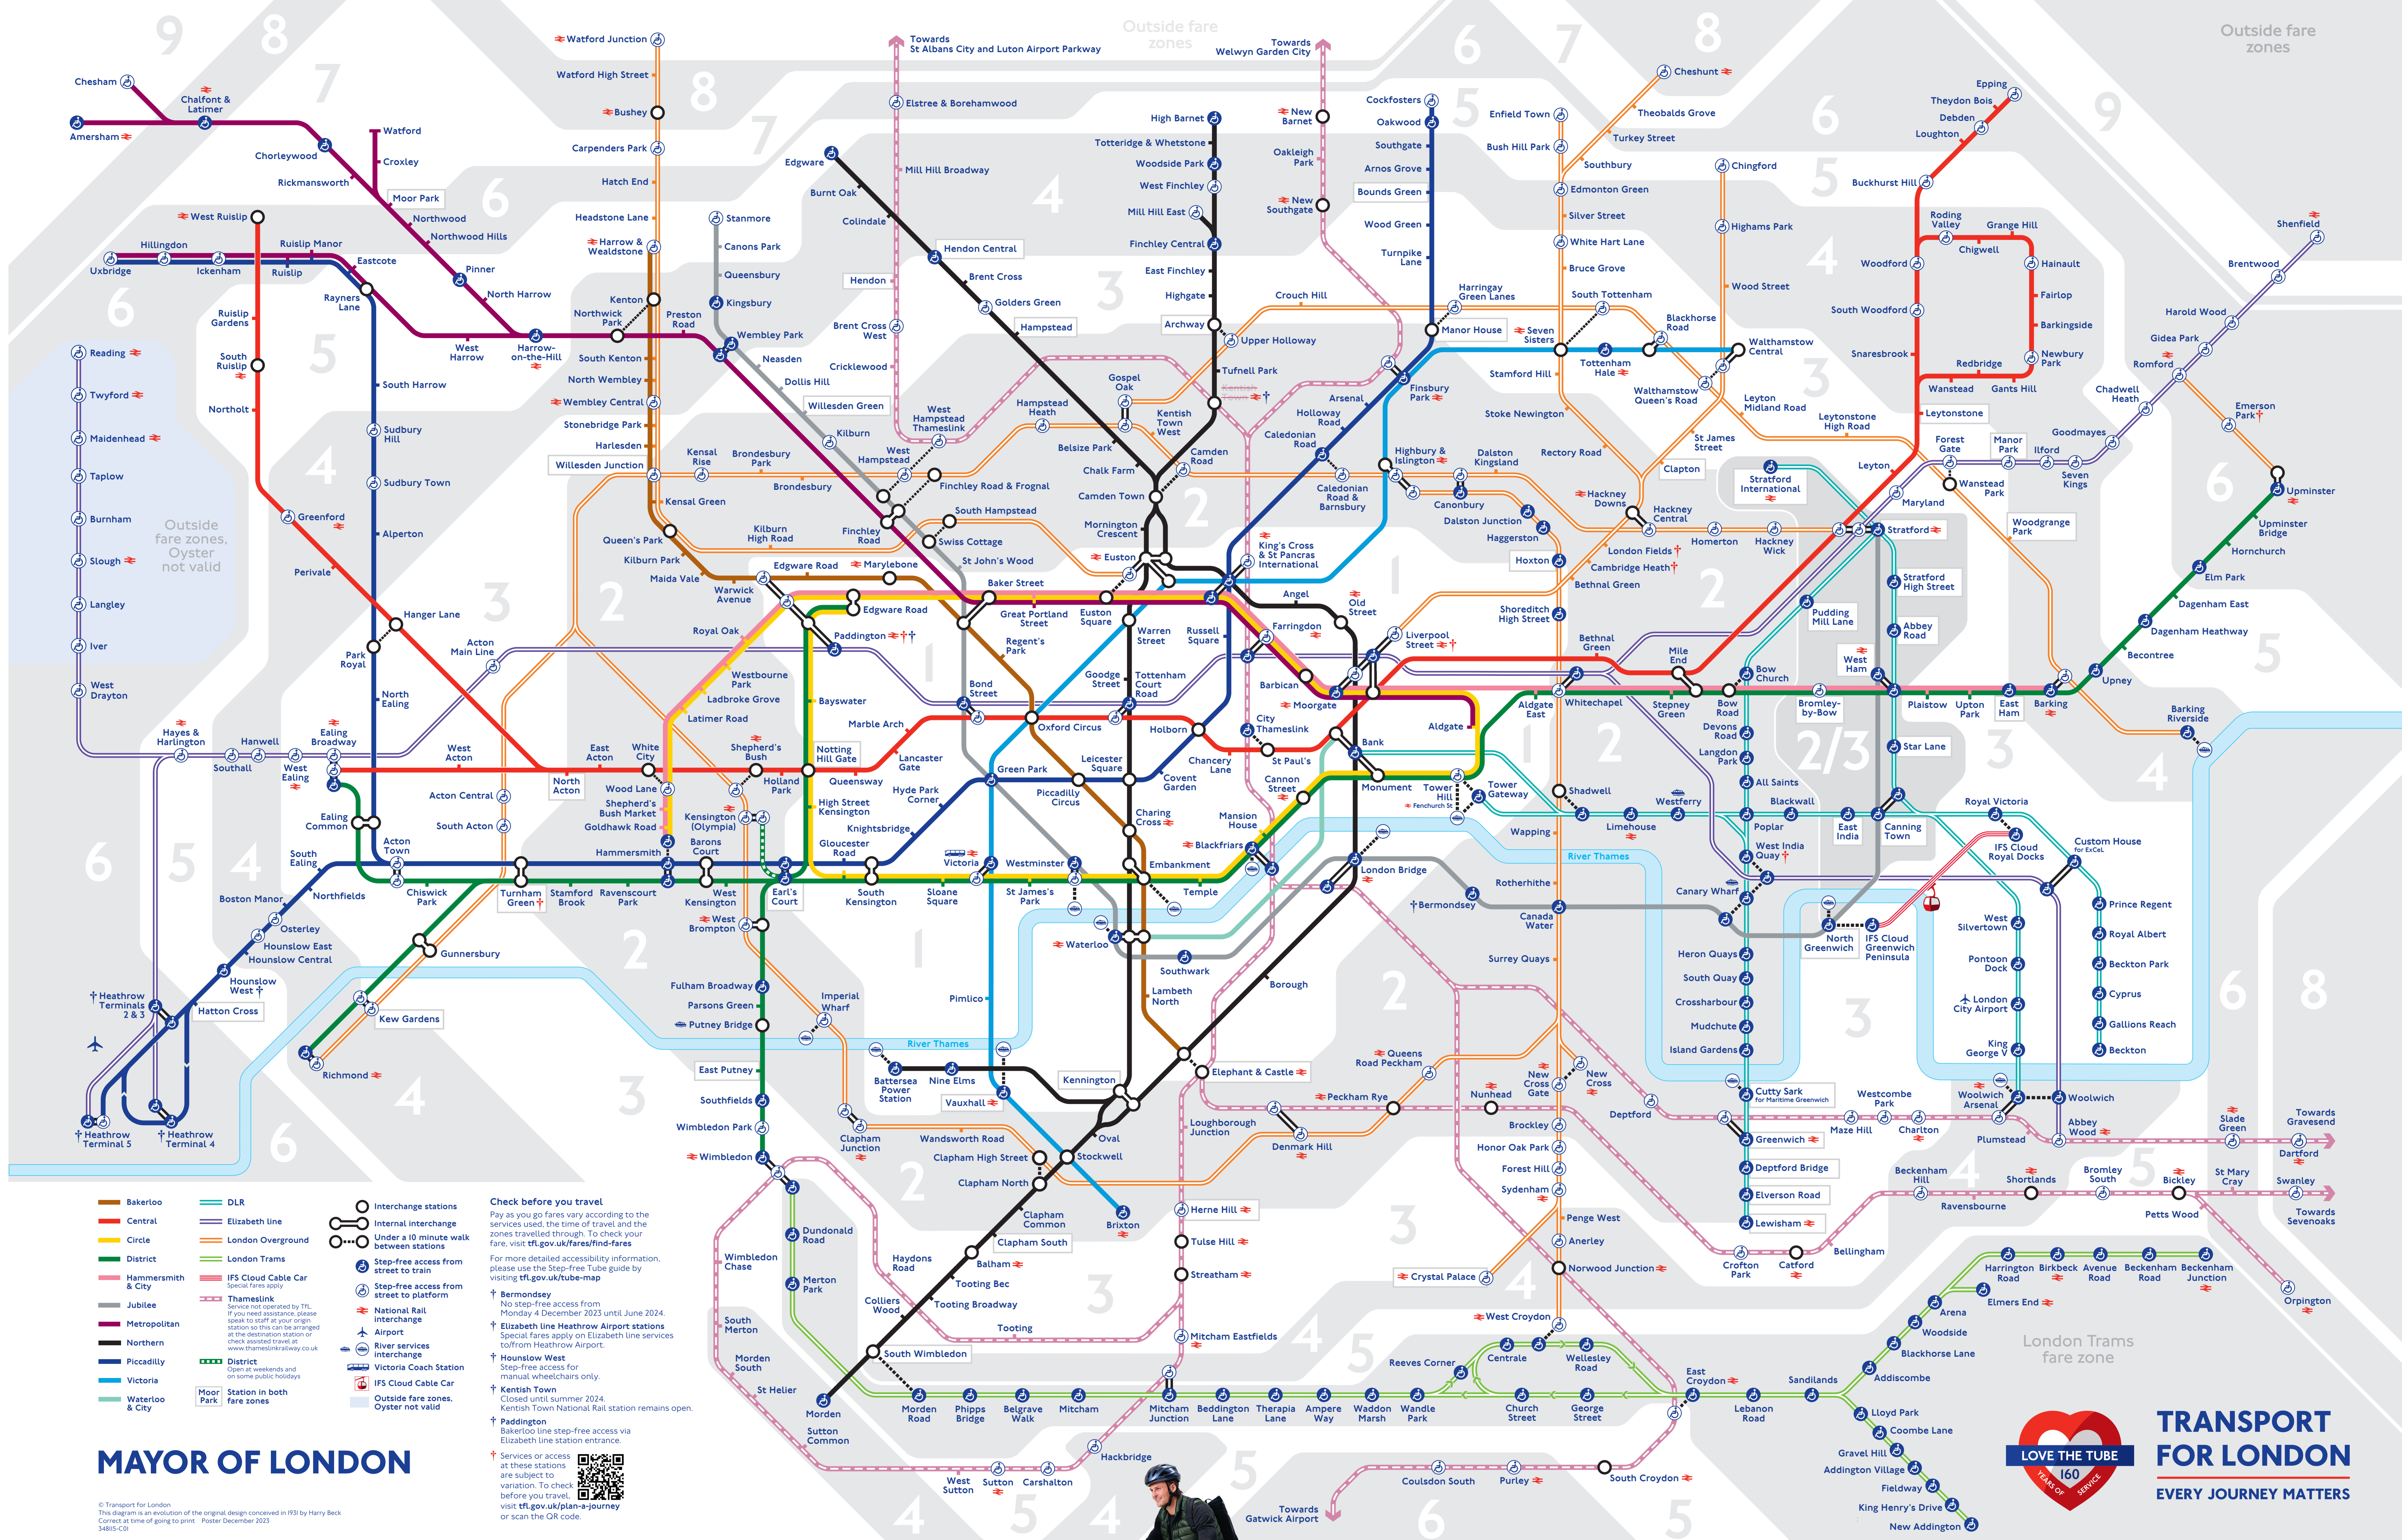

Tube map

Check your travel tfl.gov.uk/travel-tools

24 hour travel information **0343 222 1234***

Plan your journey **Download the TFL Go app**

MAYOR OF LONDON

TRANSPORT FOR LONDON
EVERY JOURNEY MATTERS

30 minute single rides for £1.65 or £3.30 for e-bikes*

Download the Santander Cycles app to get started

Santander and the flame logo are registered trademarks. MISC/MC0560